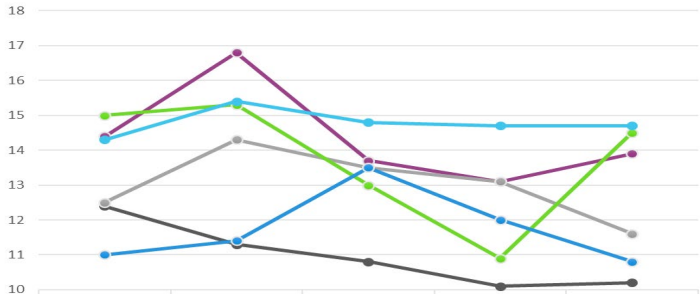

## How Hillsborough Crash Rate Compares with the Other Regions across the State

	2015	2016	2017	2018	2019
Hillsborough	14.4	16.8	13.7	13.1	13.9
Miami Dade	12.4	11.3	10.8	10.1	10.2
Pinellas	12.5	14.3	13.5	13.1	11.6
Sarasota/ Manatee	15	15.3	13	10.9	14.5
Orlando	11	11.4	13.5	12	10.8
Florida	14.3	15.4	14.8	14.7	14.7

## How Hillsborough Crash Rate Compares to the State

	2015	2016	2017	2018	2019
Hillsborough	14.4	16.8	13.7	13.1	13.9
Florida	14.3	15.4	14.8	14.7	14.7

— Hillsborough — Florida