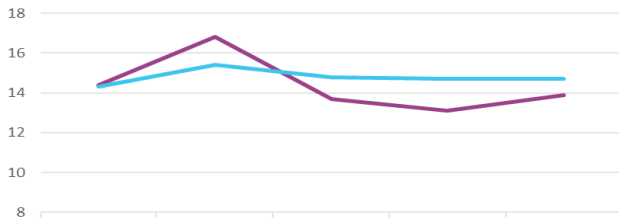

## How Hillsborough Crash Rate Compares with the Other Regions across the State

	2015	2016	2017	2018	2019
Hillsborough	14.4	16.8	13.7	13.1	13.9
Miami Dade	12.4	11.3	10.8	10.1	10.2
Pinellas	12.5	14.3	13.5	13.1	11.6
Sarasota/ Manatee	15	15.3	13	10.9	14.5
Orlando	11	11.4	13.5	12	10.8
Florida	14.3	15.4	14.8	14.7	14.7

## How Hillsborough Crash Rate Compares to the State

	2015	2016	2017	2018	2019
Hillsborough	14.4	16.8	13.7	13.1	13.9
Florida	14.3	15.4	14.8	14.7	14.7

— Hillsborough — Florida